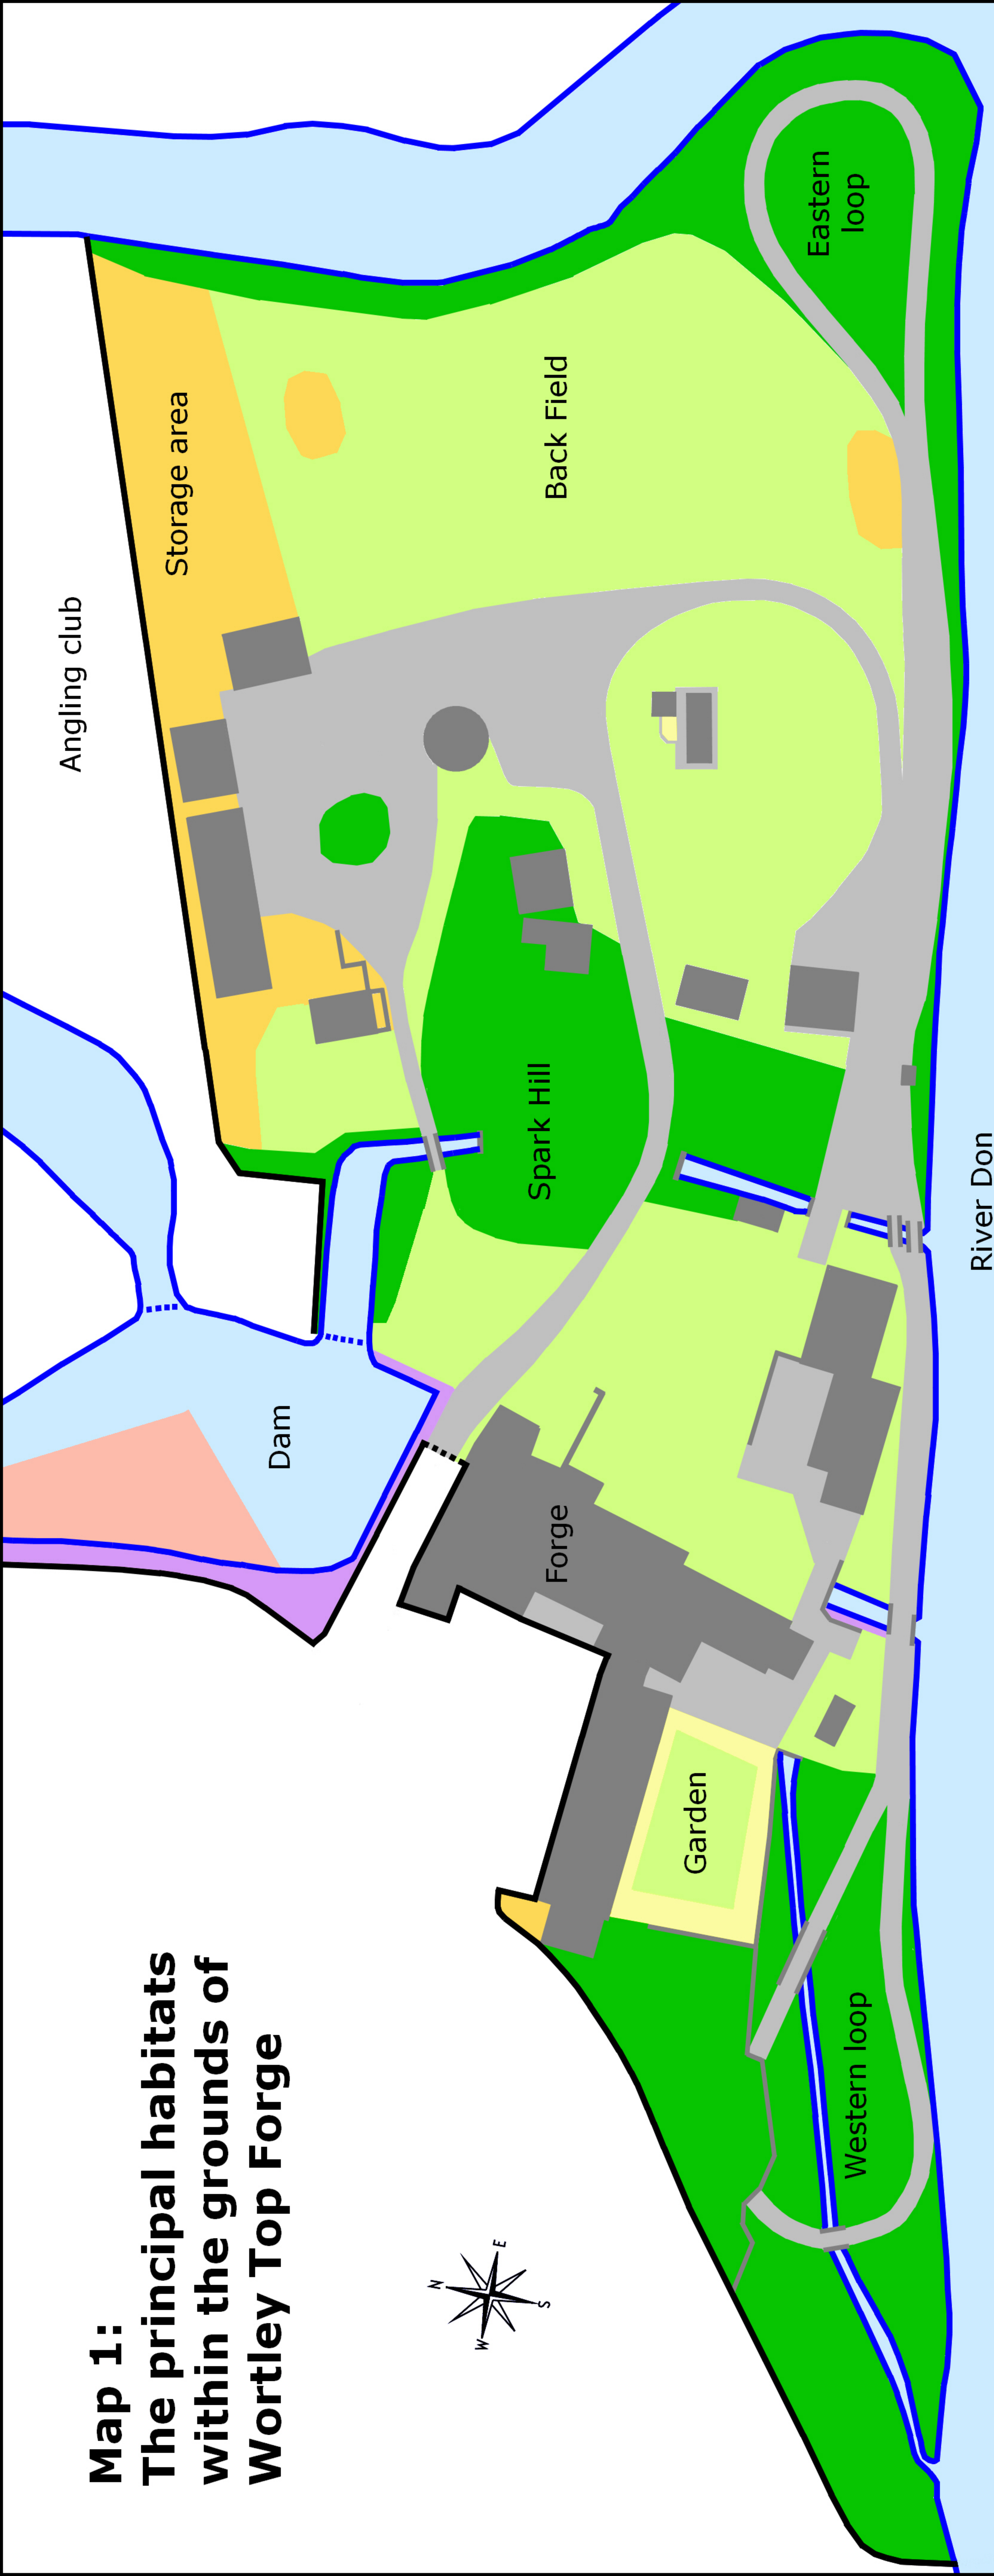

**Map 1:
The principal habitats
within the grounds of
Wortley Top Forge**

Key

- Buildings and other structures
- Mown grassland
- Woodland
- Ornamental planting
- Water
- Bankside vegetation
- Vegetated silt, dominated by *Typha latifolia*
- Disturbed ground with ruderal vegetation
- Hard-surfaced and/or compacted ground
- Banks of aquatic habitats
- Boundary wall/fence