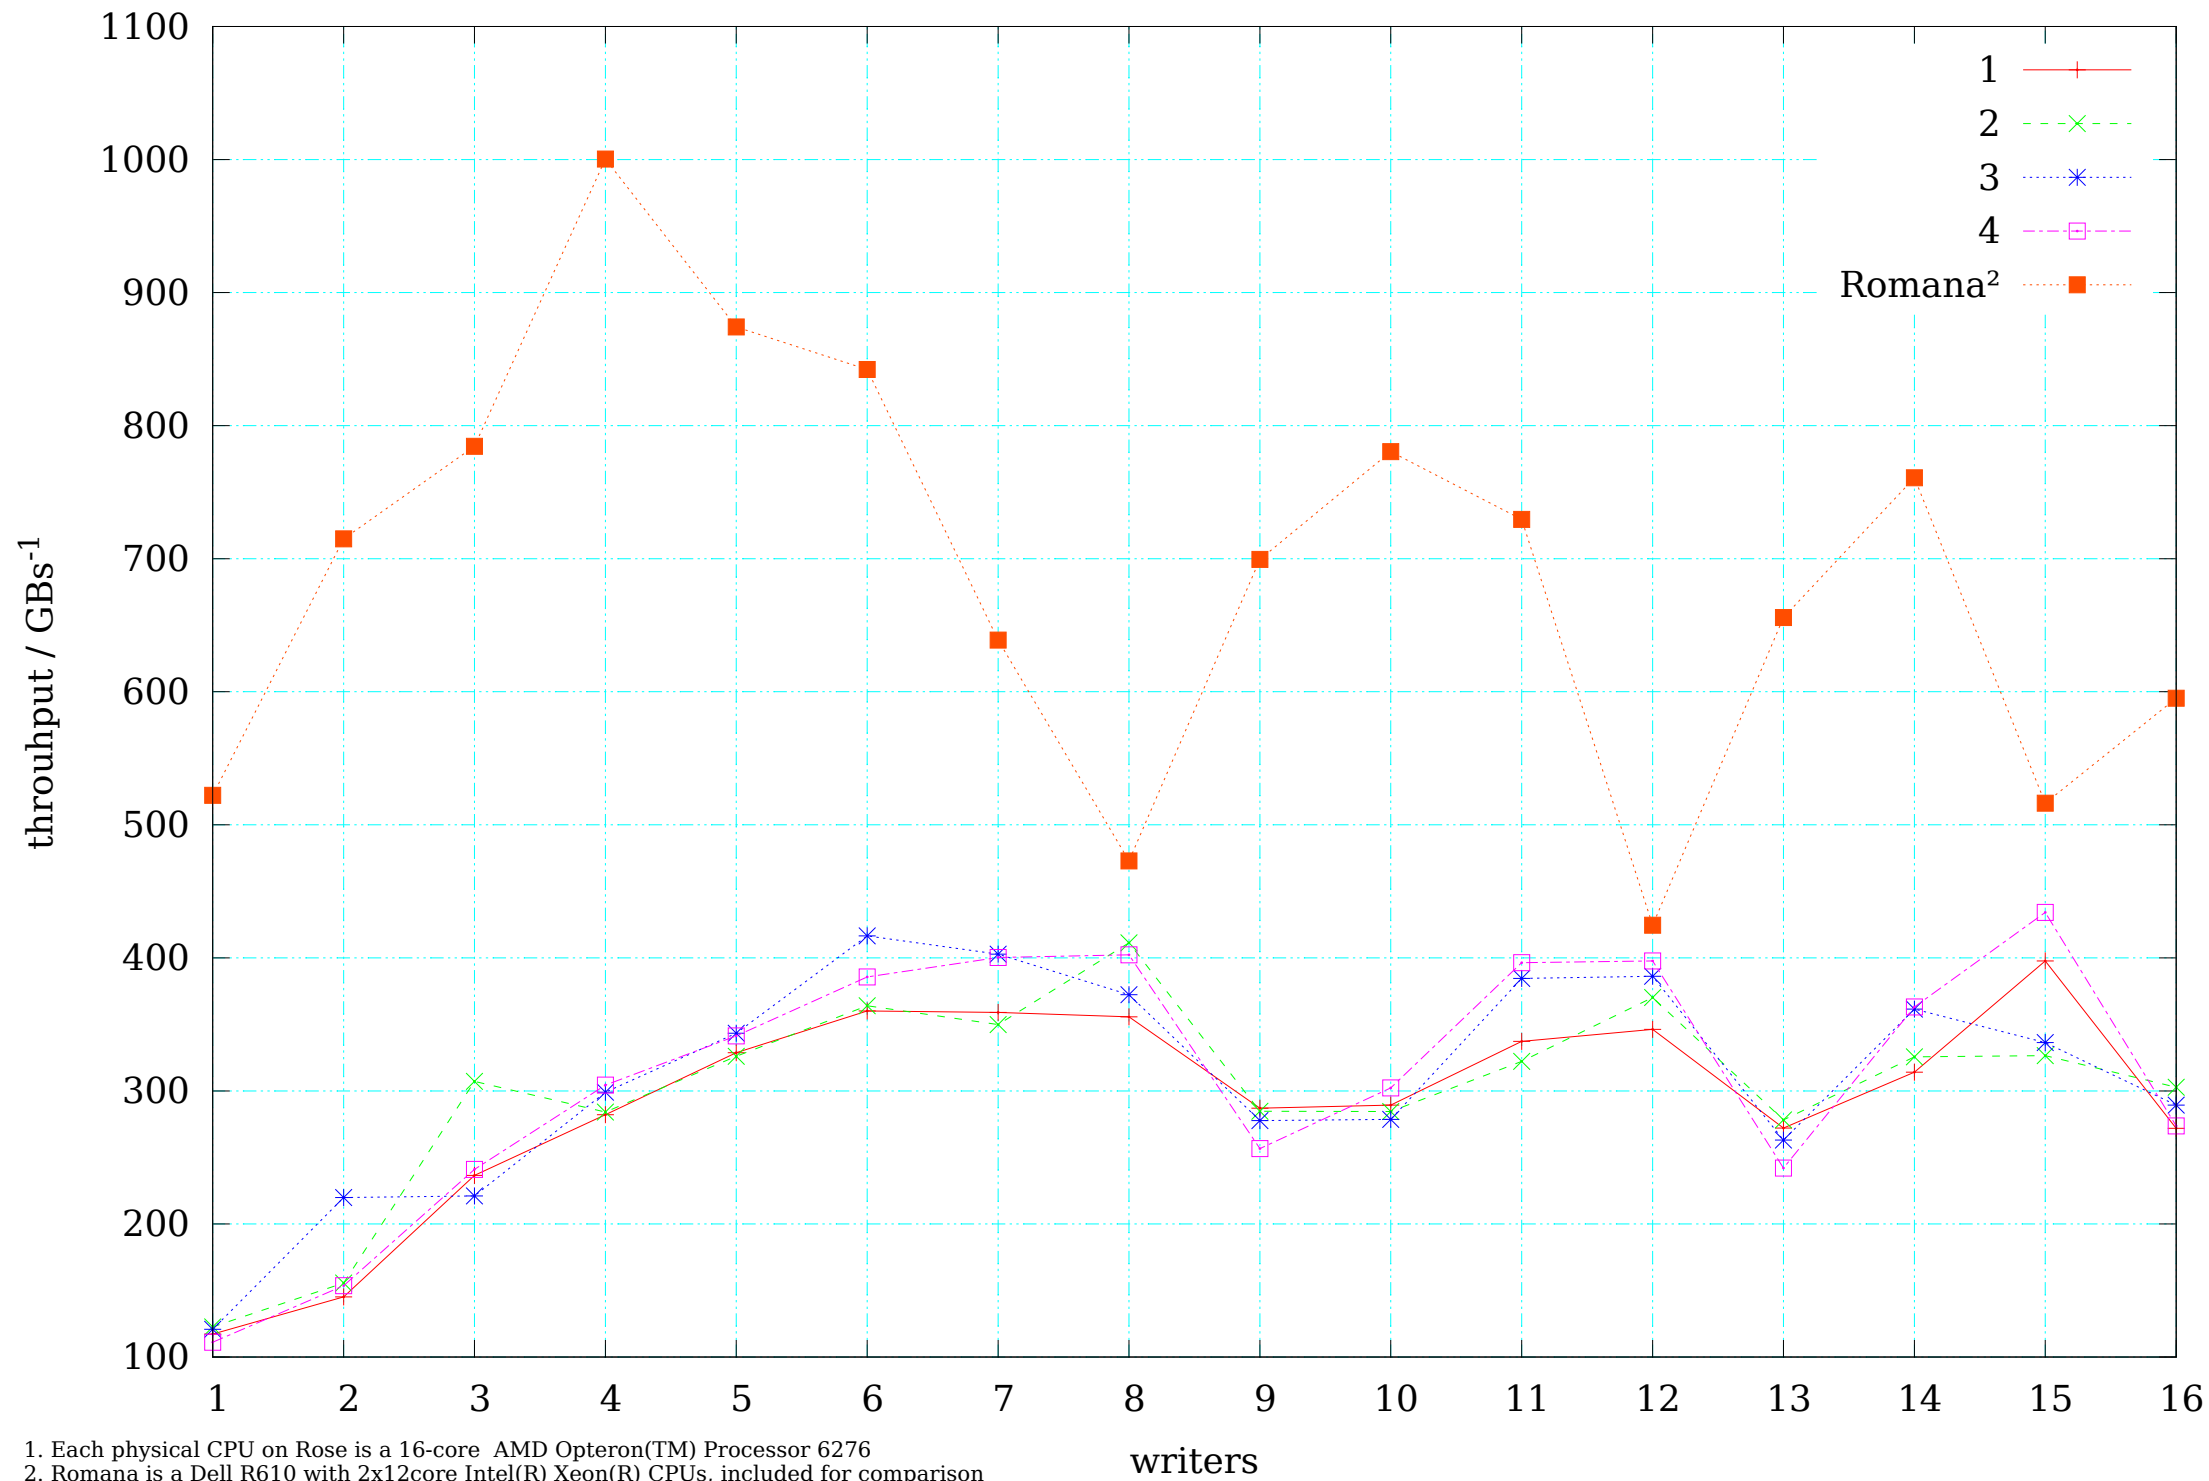

“Rose”(Dell R185) filesystem throughput by # of enabled physical¹ CPUs, 2012-09-27

1. Each physical CPU on Rose is a 16-core AMD Opteron(TM) Processor 6276
 2. Romana is a Dell R610 with 2x12core Intel(R) Xeon(R) CPUs, included for comparison